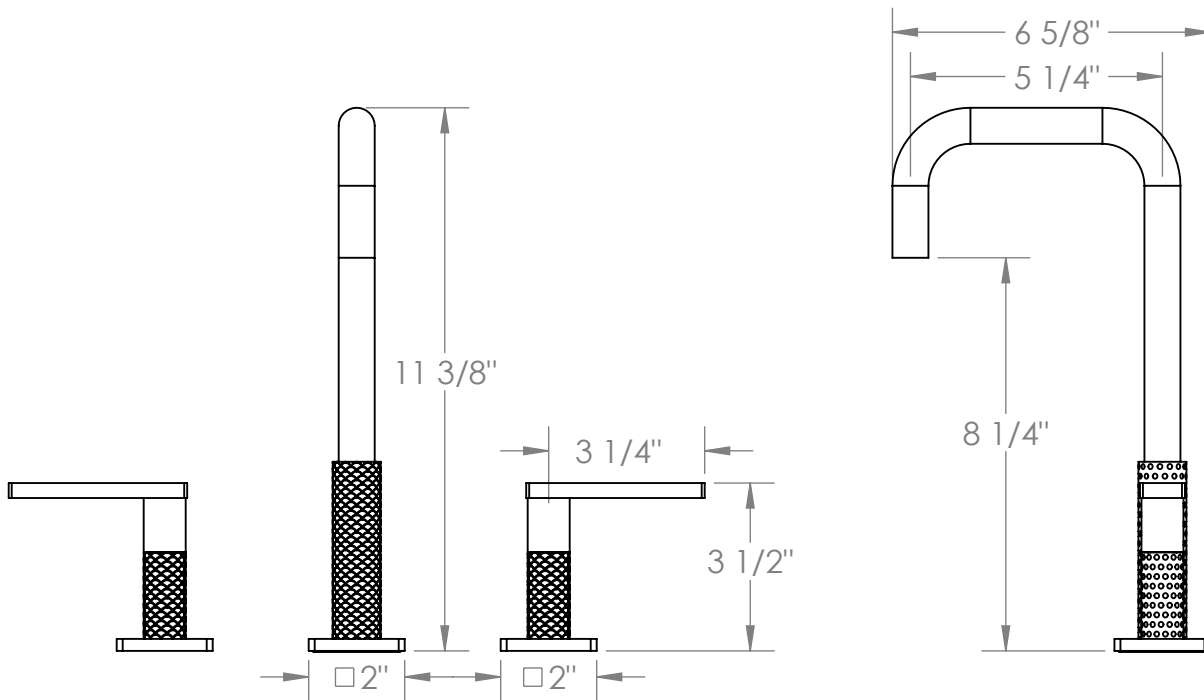

71-2X-LLO6

Deck Mounted Widespread Lavatory Set
Includes MPU5 Soft Touch Drain with Overflow
Flow Rate: 1.2 GPM

Meets the applicable requirements of ASME A112.18.1-2005/CSA B125.1-05, entitled "Plumbing Supply Fittings"

71-2X-LLD4

Deck Mounted Widespread Lavatory Set
Includes MPU5 Soft Touch Drain with Overflow
Flow Rate: 1.2 GPM

Meets the applicable requirements of ASME A112.18.1-2005/CSA B125.1-05, entitled "Plumbing Supply Fittings"

WATERMARK DESIGNS 8/22/2019

350 Dewitt Ave Brooklyn NY 11207 USA T 718 257 2800 F 718 257 2144 info@watermark-designs.com

71-2X-LLP5

Deck Mounted Widespread Lavatory Set
Includes MPU5 Soft Touch Drain with Overflow
Flow Rate: 1.2 GPM

Meets the applicable requirements of ASME A112.18.1-2005/CSA B125.1-05, entitled "Plumbing Supply Fittings"