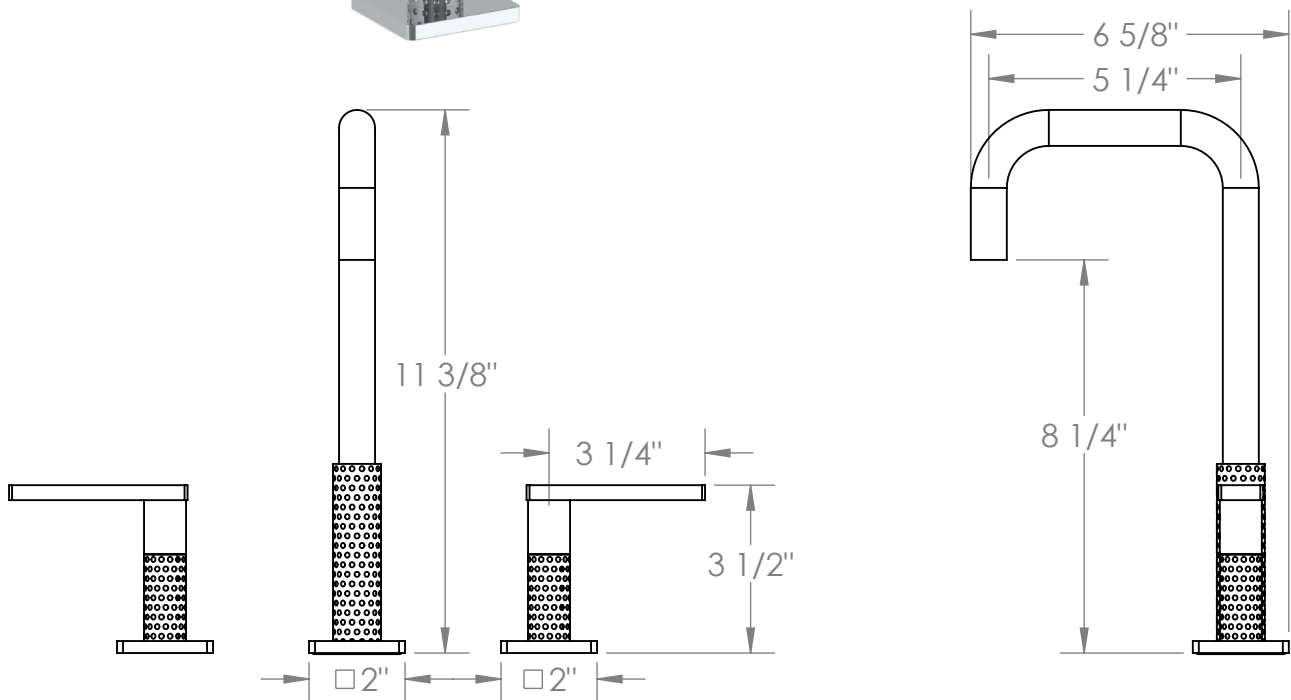

71-2X-LLO6

Deck Mounted Widespread Lavatory Set
Includes MPU5 Soft Touch Drain with Overflow
Flow Rate: 1.2 GPM

Meets the applicable requirements of ASME A112.18.1-2005/CSA B125.1-05, entitled "Plumbing Supply Fittings"

71-2X-LLD4

Deck Mounted Widespread Lavatory Set
Includes MPU5 Soft Touch Drain with Overflow
Flow Rate: 1.2 GPM

Meets the applicable requirements of ASME A112.18.1-2005/CSA B125.1-05, entitled "Plumbing Supply Fittings"

WATERMARK DESIGNS 8/22/2019

350 Dewitt Ave Brooklyn NY 11207 USA T 718 257 2800 F 718 257 2144 info@watermark-designs.com

71-2X-LLP5

Deck Mounted Widespread Lavatory Set
Includes MPU5 Soft Touch Drain with Overflow
Flow Rate: 1.2 GPM

Meets the applicable requirements of ASME A112.18.1-2005/CSA B125.1-05, entitled "Plumbing Supply Fittings"