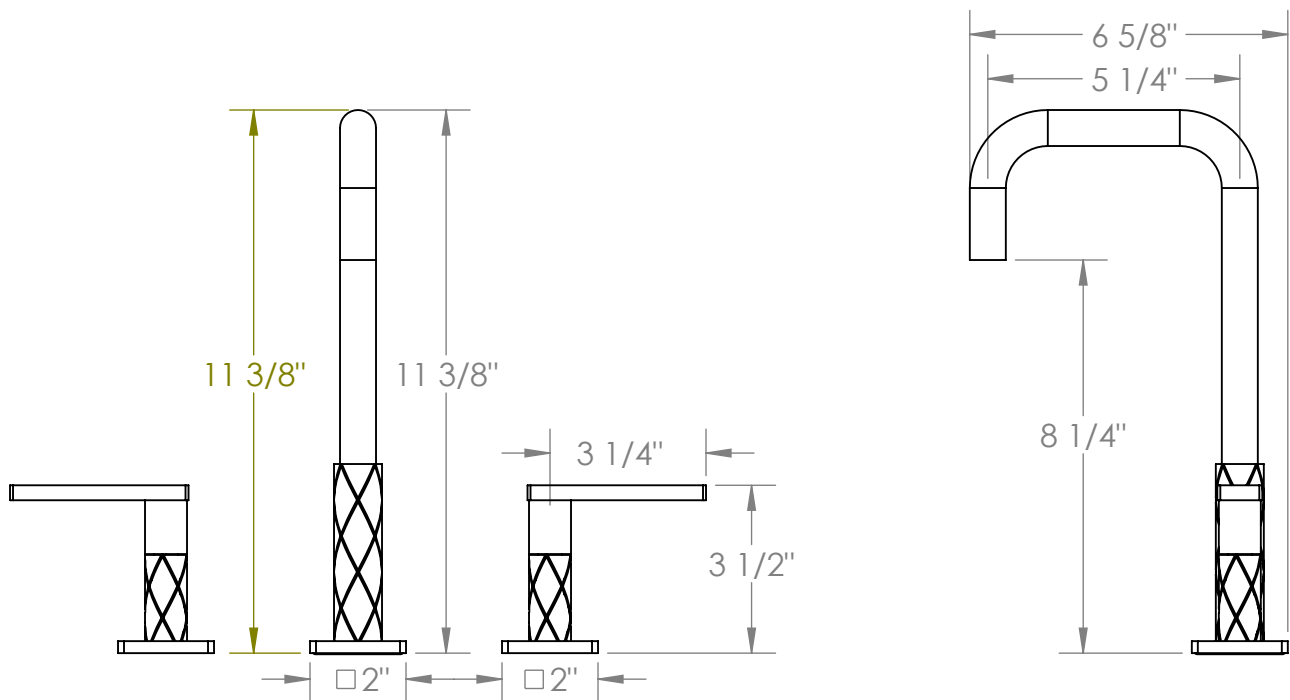

71-2X-LLO6

Deck Mounted Widespread Lavatory Set
Includes MPU5 Soft Touch Drain with Overflow
Flow Rate: 1.2 GPM

Meets the applicable requirements of ASME A112.18.1-2005/CSA B125.1-05, entitled "Plumbing Supply Fittings"

71-2X-LLD4

Deck Mounted Widespread Lavatory Set
Includes MPU5 Soft Touch Drain with Overflow
Flow Rate: 1.2 GPM

Meets the applicable requirements of ASME A112.18.1-2005/CSA B125.1-05, entitled "Plumbing Supply Fittings"

WATERMARK DESIGNS 8/22/2019

350 Dewitt Ave Brooklyn NY 11207 USA T 718 257 2800 F 718 257 2144 info@watermark-designs.com

71-2X-LLP5

Deck Mounted Widespread Lavatory Set
Includes MPU5 Soft Touch Drain with Overflow
Flow Rate: 1.2 GPM